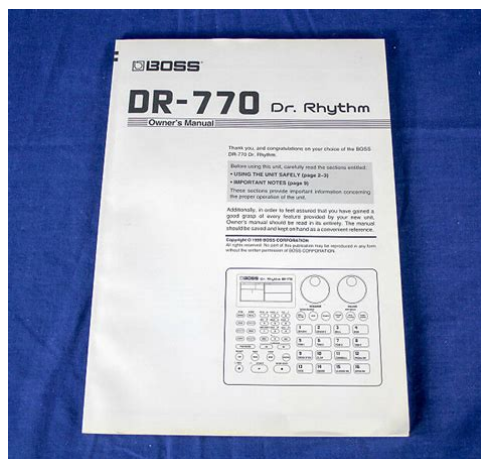

boss dr 770 drum machine manual